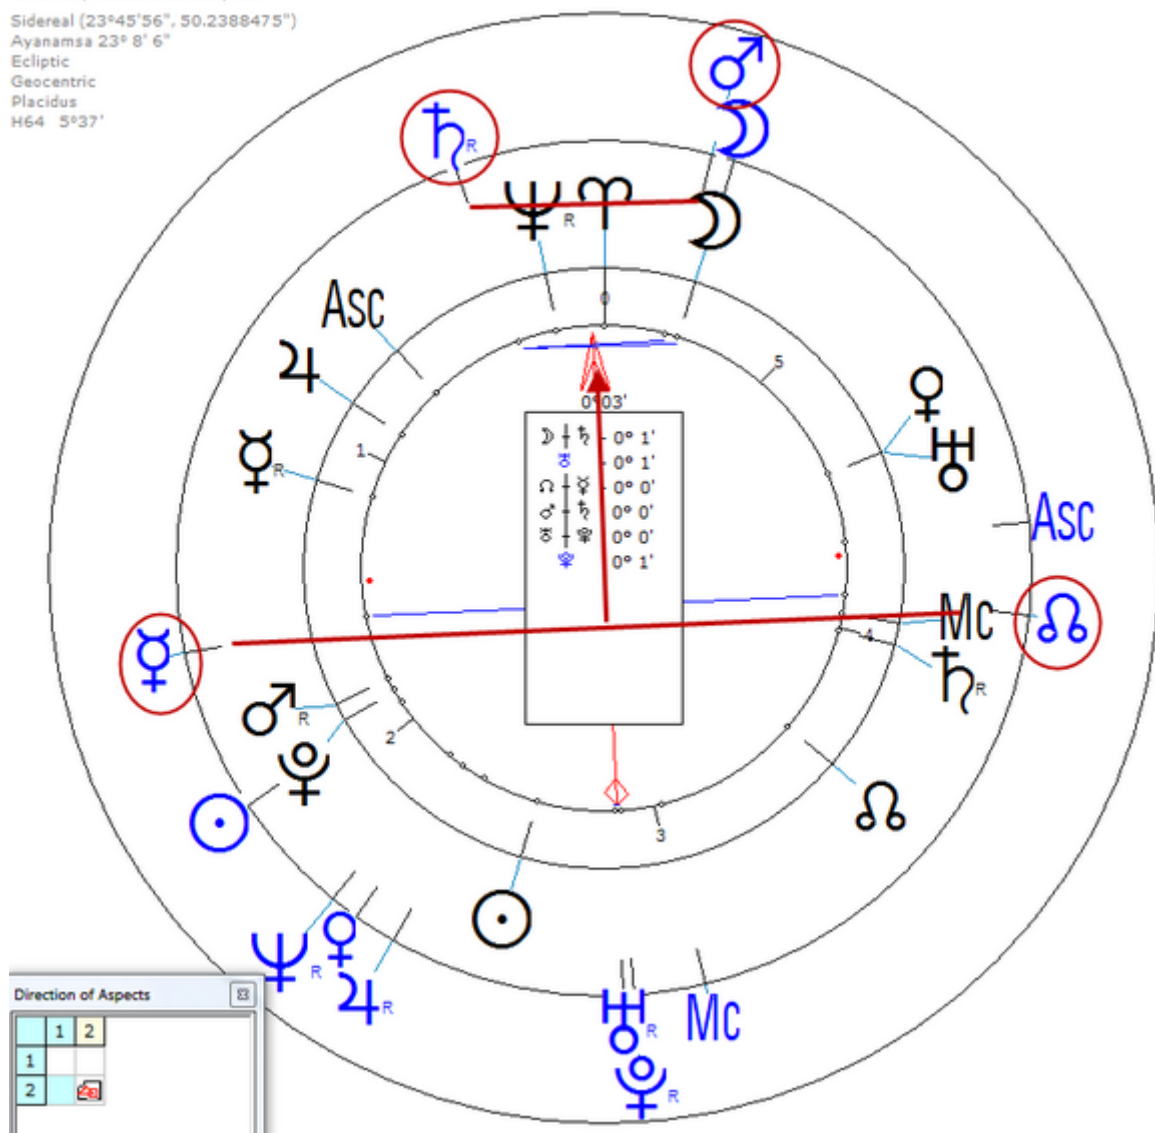

Curren, Judith

25 June 1954 at 03:16 (= 03:16 AM)Chelsea, Massachusetts, 42n24, 71w02

American suicide.

<https://www.astro.com/astro-databank/Curren,_Judith>

Death by Suicide 15 August 1996

Lunar Return (Harmonic 64)

Lunar ♂/♃ = Lunar ♀/♁

Curren, Judith
25 June 1954 Fri 3:16 (GMT-4) 42°23'30"N 71°02'00"W
Chelsea, Massachusetts, USA
Sidereal (23°45'56", 50.2388475")
Ayanamsa 23° 8' 6"
Ecliptic
Geocentric
Placidus
H64 5°37'